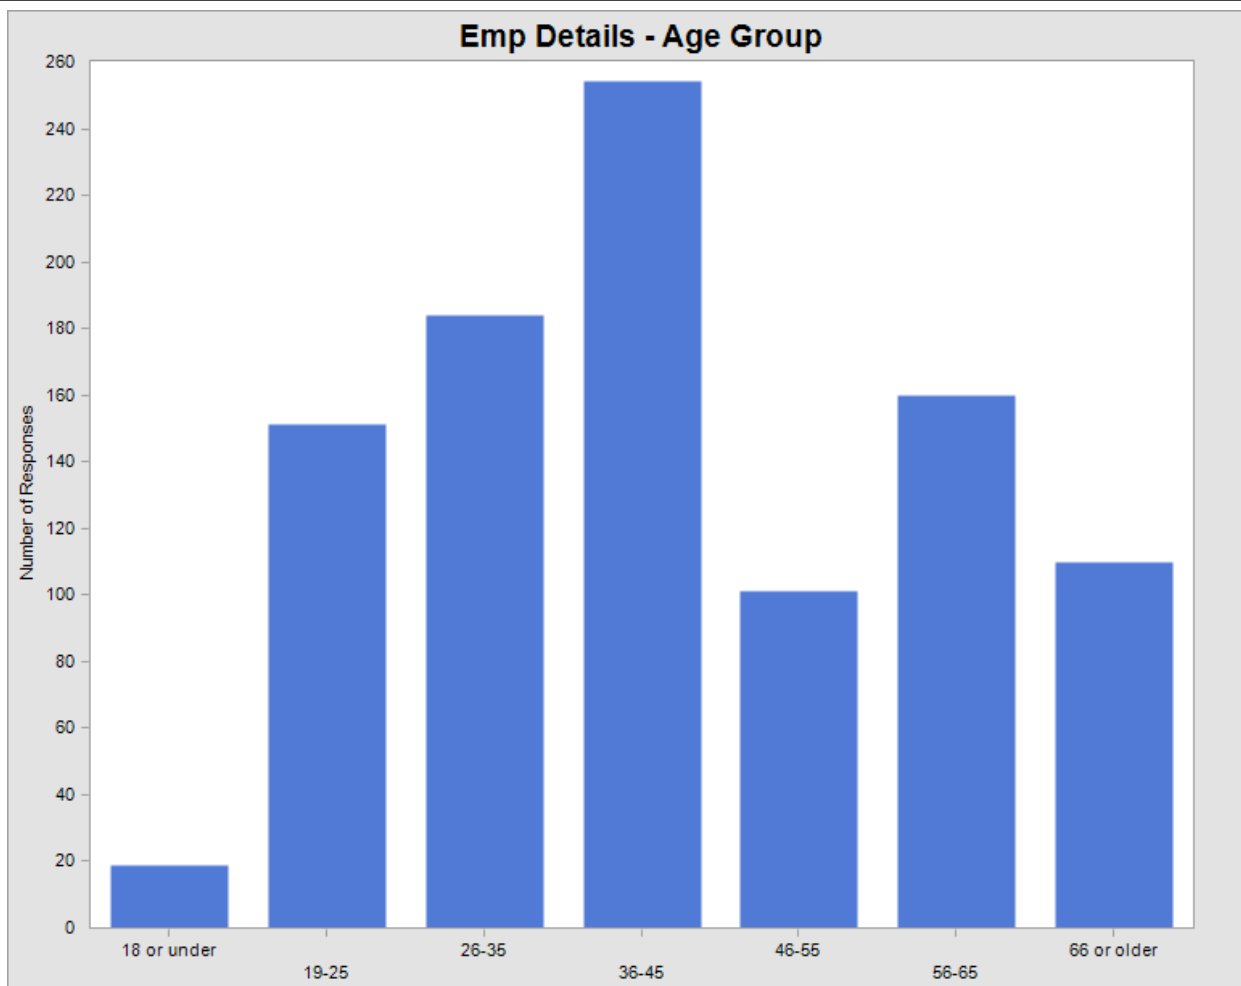

## Statistical Analysis

### ? Statistics for Emp Details - Age Group

#### Occurrence Counts

Value	Description	Number	%
7	18 or under	19	1.94%
6	19-25	151	15.42%
5	26-35	184	18.79%
4	36-45	254	25.95%
3	46-55	101	10.32%
2	56-65	160	16.34%
1	66 or older	110	11.24%

### ? Chart for Emp Details - Age Group